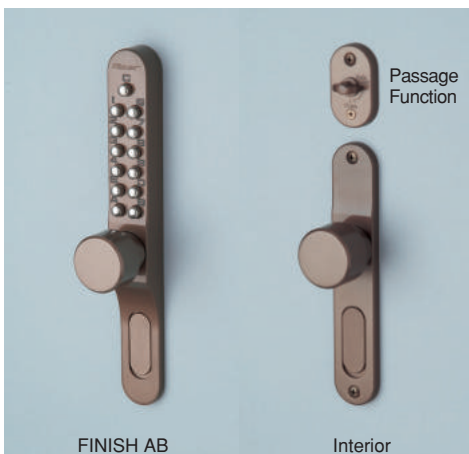

KEYLEX® 700 (PAT.P)

Suits any sash lock with 70-72mm · 85mm · 92mm centers with any backset length - Users can specify their own lock case or utilize existing lock cases on retrofit installations.

Standard Features & Benefits

- **Heavy duty mechanism** - Passed more than 400,000 general operational tests. (Internal company tests)
- **Entirely mechanical operation** - No electronics involved or electrical wiring involved.
- **Allows code combinations of up to 12 buttons** - Over 4,000 selectable code permutations.
- **Code scramble** - Allows all codes to be entered in any order.
- **Slipping clutch mechanism** - Nullifies forced attack or vandalism from the outside.
- **Specially processed stainless steel buttons** - Does not indicate usage.
- **Free exit** - Provides escape from the inside, without code entry, regardless of the lock status.

Optional Features & Benefits

- **Euro profile escutcheons enable unlocking with a key** - Even without knowing the code doors may be unlocked at any time with a key. (single or double cylinder). Keyless escutcheons may also be used if required.
- **Key alike** - Allows single key override to multiple locks.
- **Passage function** - Allows free passage from both sides at code users' discretion.

Optional

22779
Euro type (Without key)