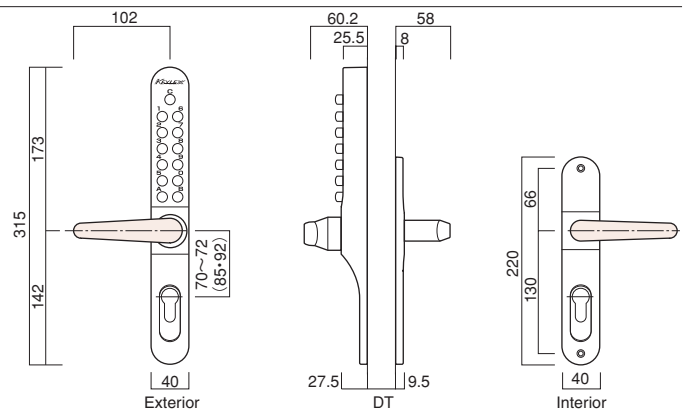

KEYLEX[®] SERIES 700

Euro type

KEYLEX

Designed for Euro type dead latches and profile cylinders. Easy to change code.

★ Standard

Without euro-deadlatch & profile cylinder

22721
Euro type (With automatic locking key)

KEYHOLE SPACING
22721 : 70~72m/m
22723 : 85 m/m
22725 : 92m/m

KEYLEX[®] 700 (PAT.P)

Suits any sash lock with 70-72mm · 85mm · 92mm centers with any backset length - Users can specify their own lock case or utilize existing lock cases on retrofit installations.