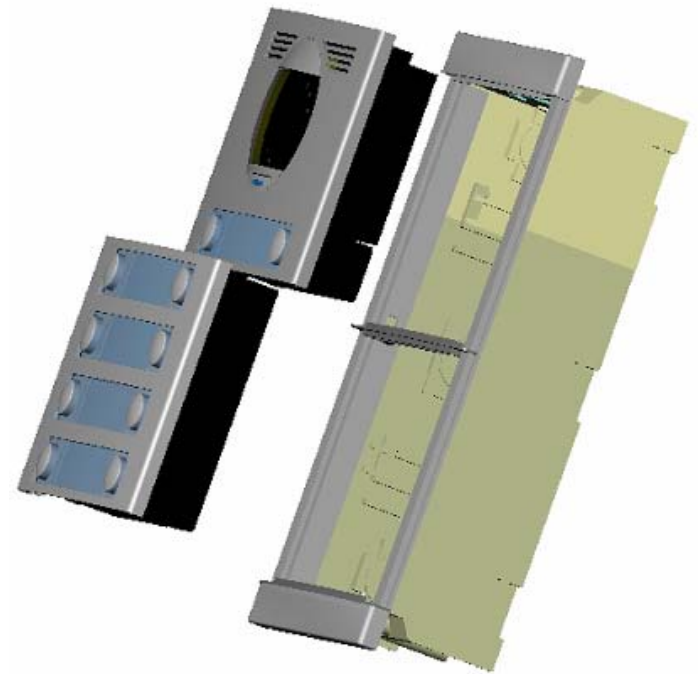

Radio kit

- Classic functions of entry systems + telephone
- Intercommunication
- Call transference on GSM / fixed tel., with possibility to open the door
- Auxiliary output
- Auxiliary input: if active, call transfer on GSM / fixed tel. (connection In One)

Medium size buildings, modular panels

Modular panels

Modular panels, design

- Modern aesthetics
- Extraflat
 - 10mm centre, 8mm borders
- Aluminium / white /
bronze / anthracite

Modular panels

Fast / simple installation & maintenance

Modular panels

Fast / simple installation & maintenance

- Simple opening of the panels
- Individual assembly/unassembly of modules
- Simple internal wiring
- Reversible modules
- Possibility of hinge to the right or left

Modular panels, resistance

- Support in zamak (1 piece)
- V0 resistance of plastics to fire
- Anodized aluminium 1,7 mm.
- Modules designed to avoid water entry + foam
- Perfect wall adjustment
- Leds

Digital monobloc panels