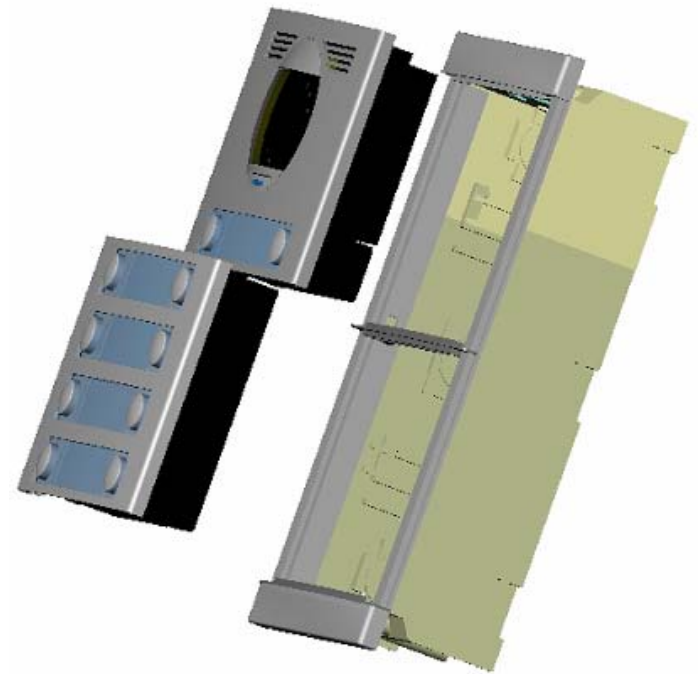

# Radio kit

- Classic functions of entry systems + telephone
- Intercommunication
- Call transference on GSM / fixed tel., with possibility to open the door
- Auxiliary output
- Auxiliary input: if active, call transfer on GSM / fixed tel. (connection In One)

# Modular panels, design

- Modern aesthetics
- Extraflat
  - 10mm centre, 8mm borders
- Aluminium / white /  
bronze / anthracite

# Modular panels

Fast / simple installation & maintenance

- Simple opening of the panels
- Individual assembly/unassembly of modules
- Simple internal wiring
- Reversible modules
- Possibility of hinge to the right or left

# Modular panels, resistance

- Support in zamak (1 piece)
- V0 resistance of plastics to fire
- Anodized aluminium 1,7 mm.
- Modules designed to avoid water entry + foam
- Perfect wall adjustment
- Leds