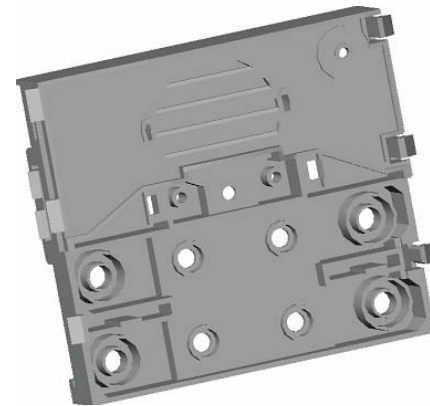

# Modular panels

Fast / simple installation & maintenance

- Simple opening of the panels
- Individual assembly/unassembly of modules
- Simple internal wiring
- Reversible modules
- Possibility of hinge to the right or left

# Modular panels, resistance

- Support in zamak (1 piece)
- V0 resistance of plastics to fire
- Anodized aluminium 1,7 mm.
- Modules designed to avoid water entry + foam
- Perfect wall adjustment
- Leds