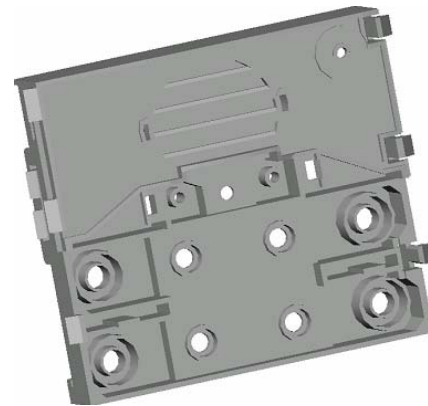

Medium size buildings, modular panels

Modular panels

Modular panels, design

- Modern aesthetics
- Extraflat
 - 10mm centre, 8mm borders
- Aluminium / white /
bronze / anthracite

Modular panels

Fast / simple installation & maintenance

Modular panels

Fast / simple installation & maintenance

- Simple opening of the panels
- Individual assembly/unassembly of modules
- Simple internal wiring
- Reversible modules
- Possibility of hinge to the right or left

Modular panels, resistance

- Support in zamak (1 piece)
- V0 resistance of plastics to fire
- Anodized aluminium 1,7 mm.
- Modules designed to avoid water entry + foam
- Perfect wall adjustment
- Leds

Digital monobloc panels