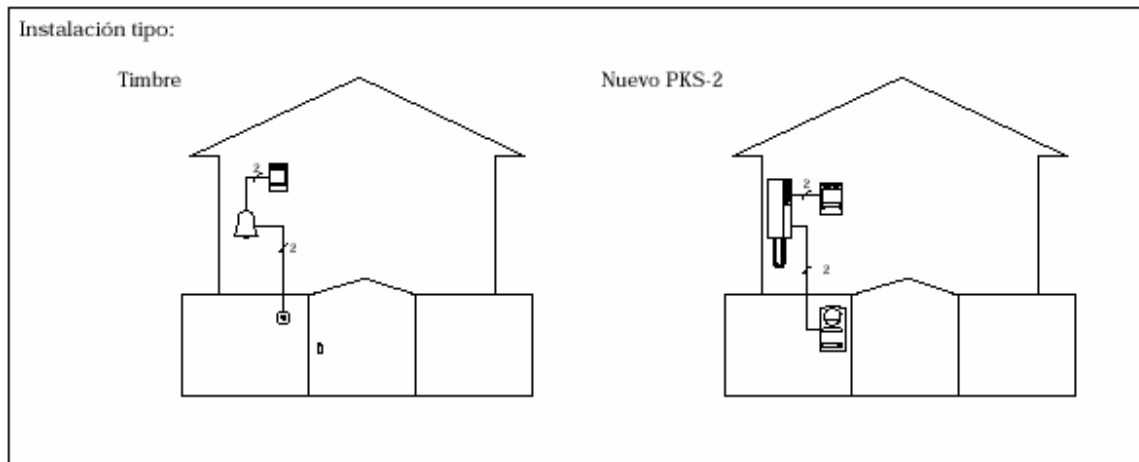

2 wires audio kit, 1 ap.

To replace the bell without cabling change
No brickwork → renovation market

Flush mounted kits

- Audio Kits 1-12 ap.

 - Analogue

- Video Kits 1-2 ap.

 - Analogue B&W

 - Digital B&W

Colour digital video kit, 1 ap.

Memory digital video kit, 1 ap.

- All the functions of a B&W kit and also:

- It makes up to 32 photos of the picture seen on the monitor

Radio kit

Kit audio)))

Radio kit

Mobility for the entry system function:

- Two telephones included
- Possibility of up to 4 tel. (or 3 tel. & 2 door access)
- DECT technology

Radio kit

Radio kit with surface panel & batteries

- Very simple installation
- No brickwork

Radio connection
(no wires)