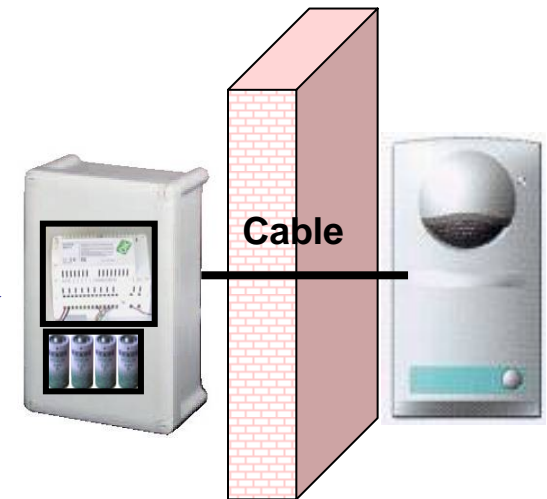

Colour digital video kit, 1 ap.

Memory digital video kit, 1 ap.

- All the functions of a B&W kit and also:

- It makes up to 32 photos of the picture seen on the monitor

Radio kit

Kit audio)))

Radio kit

Mobility for the entry system function:

- Two telephones included
- Possibility of up to 4 tel. (or 3 tel. & 2 door access)
- DECT technology

Radio kit

Radio kit with surface panel & batteries

- Very simple installation
- No brickwork

Radio connection
(no wires)

Radio kit

Radio kit flush mounted panel, power supply:

- Professional market