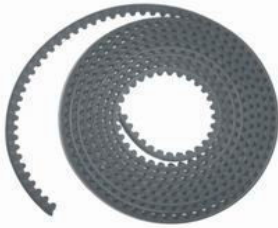

# AUTODOOR

TH-2600S

The packaged fabricate

Micro-Controller

Brushless DC Motor

Rack belt

Photo Sensor(User select)

The rear wheel seat

The Hanging wheel seat 4pcs

Client baffle

Server baffle

The wheel block 4pcs.

wire clamp 5pcs

The Hanging baffle 4pcs

Belt clamp 2pcs.

The fixed baffle of the hanging wheel seat 2pcs.